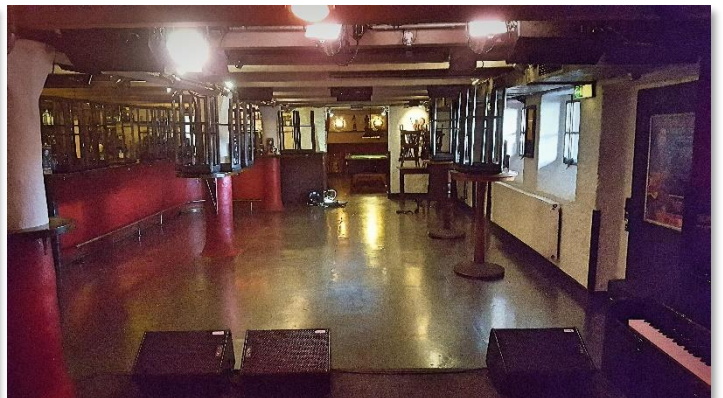

Monitors:

d: Nexo PS-10 R2 (4x)
@ Camco Tecton 38.4
e: Dynachord A115 drumfill

FOH:

Yamaha QL-1 mixing console
Yamaha Tio-1608 Stagebox (2x on stage)

32 inputs from stage via CAT-5
16 outputs to stage via CAT-5

Pictures

stageview 1

stageview 2

view from stage to the left

view from stage to the right

drumset

upright piano