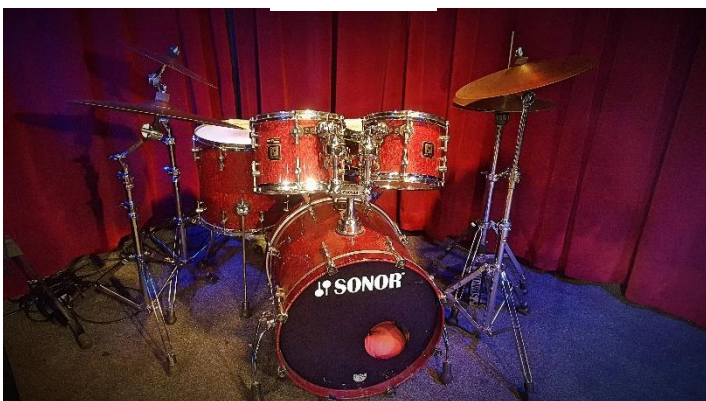

Monitors:

d: Nexo PS-10 R2 (4x)
@ Camco Tecton 38.4
e: Dynachord A115 drumfill

FOH:

Yamaha QL-1 mixing console
Yamaha Tio-1608 Stagebox (2x on stage)

32 inputs from stage via CAT-5
16 outputs to stage via CAT-5

**Please take care that we always need 2 Sets.
Thanks!**

Backline

The following instruments are always available:

- **Upright Piano:** Yamaha U300 with C-ducer contact microphone (please let us know if you want to use the piano, so we can tune it if necessary)
- **Drumkit:** Sonor Delite 5-Piece Kit (equipped with Remo Ambassador)
 - o 20" Bass Drum with hole
 - o 10", 12", 14" Toms
 - o 14" x 5" Snare Drum
 - o 14" Hi-Hat
 - o 20" Ride
 - o 16" Crash (Ufip)
 - o 14" Crash (Paiste)
 - o 7x Cymbal Stands
- **Percussion:** LP Conga and Quinto
- **Bass Amp:** Mark Bass Mini CMD 121P LM3
- **Guitar Amps:** Fender Blues Junior, Roland Jazz-Chorus JC-80, AER compact 60
- **Keyboard:** Nord Electro 6 HP 73 with sustain pedal, volume pedal and keyboard stand

Pictures

stageview 1

stageview 2

view from stage to the left

view from stage to the right

drumset

upright piano