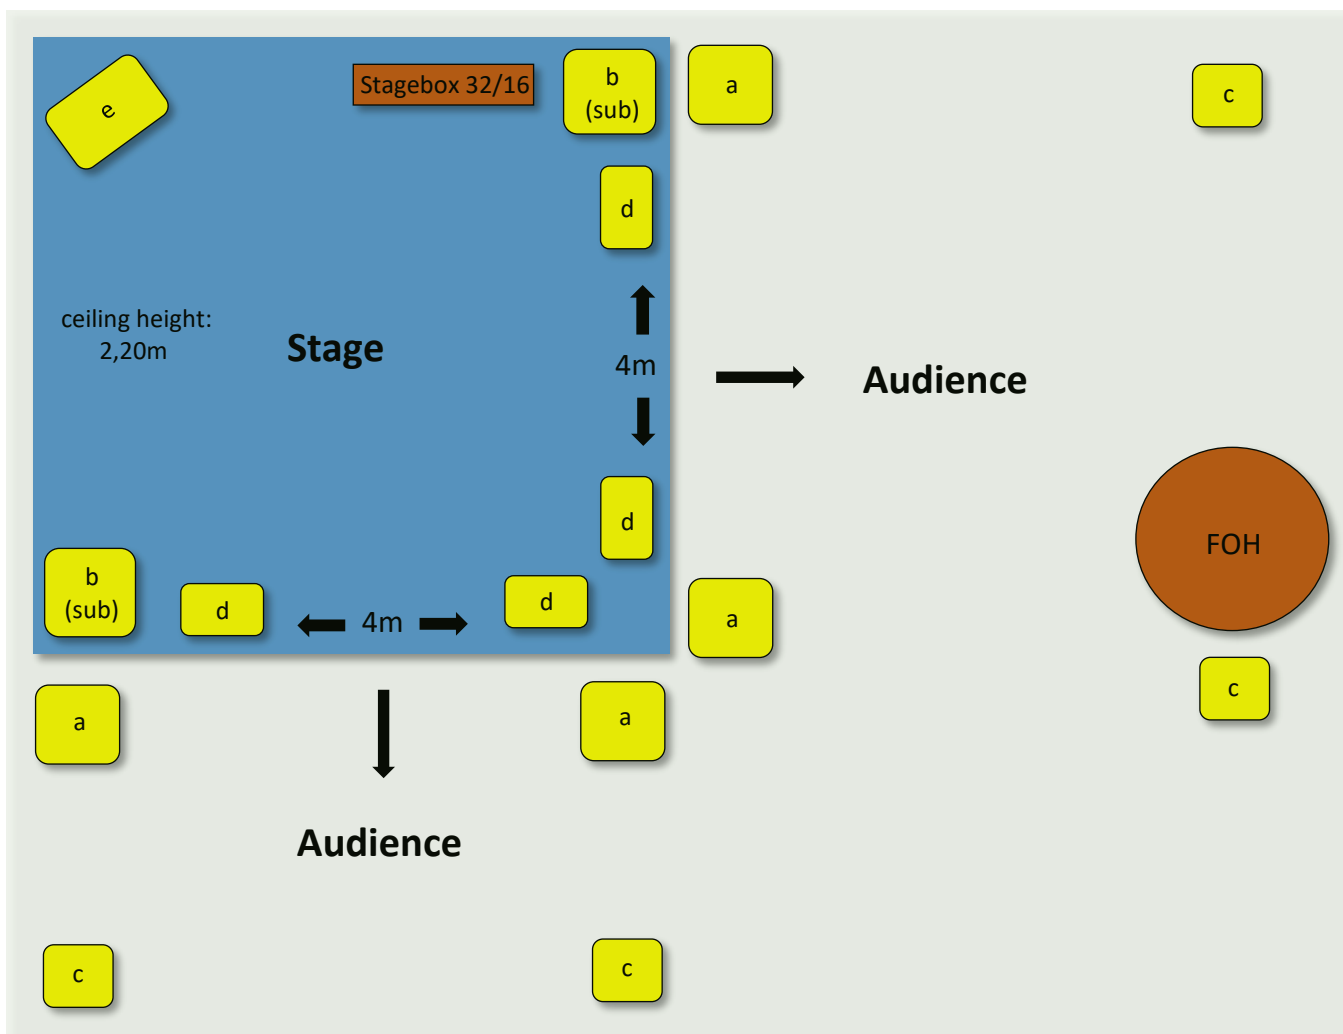

further information:
technik@hotjazzclub.de

Tech Rider

PA-Speakers:

a: Nexo PS-10 (4x)
@ Camco Tecton 32.4
b: AD SPM 2400 15" (2x)

Delay-Line:

c: EV ZX1-90 (4x)
@ LD Systems PA800

Controllers:

Nexo PS-10 TD
Xilica 4080

Monitors:

d: Nexo PS-10 R2 (4x)
@ Camco Tecton 38.4
e: Dynachord A115 drumfill

FOH:

Yamaha QL-1 mixing console
Yamaha Tio-1608 Stagebox (2x on stage)

32 inputs from stage via CAT-5
16 outputs to stage via CAT-5

DI:

Palmer PAN04 Stereo (3x)
Palmer PAN02 Mono (3x)

+ various micstands & cables

Timetable

The following is our ,basic'-timetable.
Exceptions can be discussed with HotJazzClub booking.

Get-In:	17:00
Soundcheck:	18:00
Doors:	19:00
Show:	20:00 / 21:00 depends on concertdate
Curfew Stage:	22:15 / 23:15 depends on concertdate
Curfew Backstage:	no

Pictures

stageview 1

stageview 2

view from stage to the left

view from stage to the right

drumset

upright piano